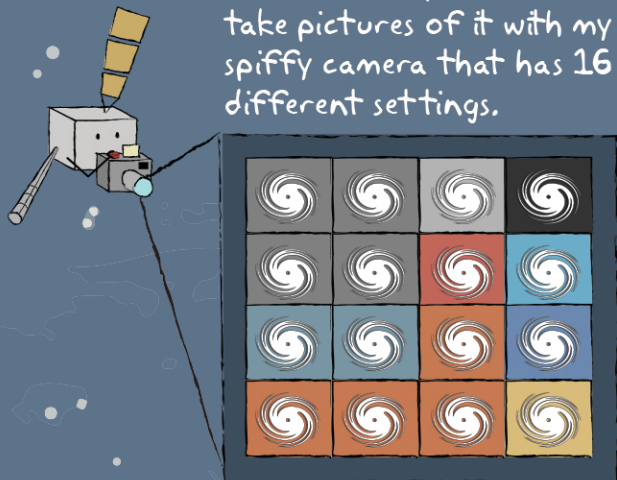

# Meet a GOES-R Series Satellite

I can see a lot of cool stuff from up here, and I take pictures of it with my spiffy camera that has 16 different settings.

I can see clouds, snow, smoke, and ash. When storms are brewing, I watch them closely and help with hurricane, tornado, and flood warnings to help keep you safe.

My new lightning mapper tracks lightning strikes way up in the sky, even through dark, dense clouds.

I watch the sun for big bursts of energy, which send waves of radiation toward earth that can affect power grids, damage satellites, and hurt astronauts working outside the International Space Station.